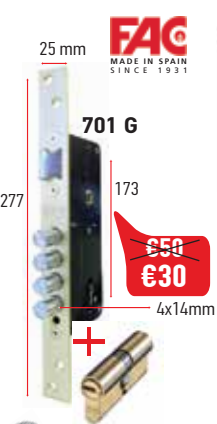

CL 210

€180

CL 405

€210

CL 505

€270

HIGH SECURITY MORTISE BOLT LOCKS ΚΛΕΙΔΑΡΙΕΣ ΑΣΦΑΛΕΙΑΣ

HIGH SECURITY EUROPROFILE CYLINDERS ΚΥΛΙΝΔΡΟΙ ΑΣΦΑΛΕΙΑΣ SECURITY KEY / ΚΛΕΙΔΙ ΑΣΦΑΛΕΙΑΣ