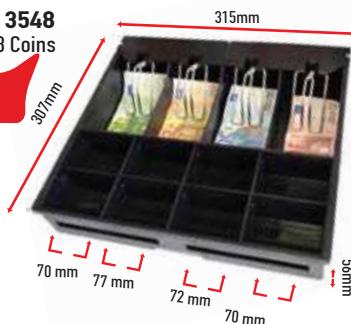

MK-350
Tray - 4 Bills - 8 Coins

€70

EK-300
Tray - 3 Bills - 4 Coins

€80

SD-324
Tray - 3 Bills - 8 Coins

TRAY - 3548
4 Bills - 8 Coins

€25

COIN TRAY ΔΙΣΚΟΣ ΚΕΡΜΑΤΩΝ